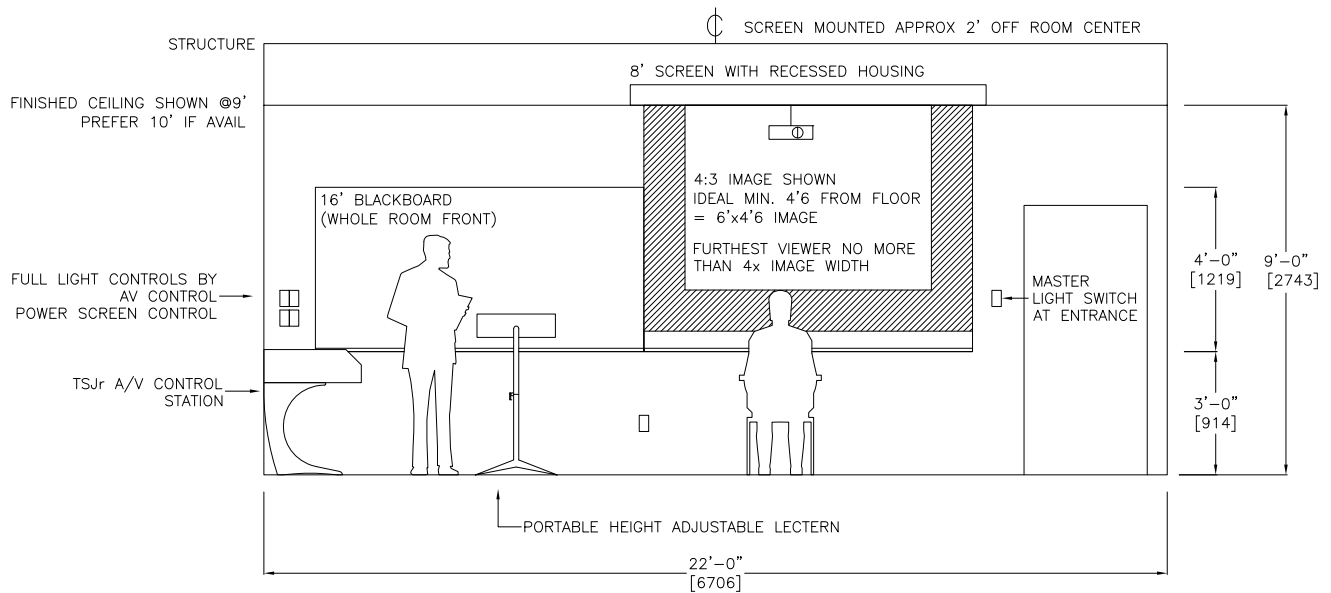

**SMALL CLASSROOM  
8' SCREEN / MAX 24' DEEP  
INSUFFICIENT CEILING HEIGHT FOR FULL WIDTH IMAGE  
NARROW ROOM FRONT**

**SMALL CLASSROOM**  
**8' SCREEN / MAX 24' DEEP**  
**INSUFFICIENT CEILING HEIGHT FOR FULL WIDTH IMAGE**  
**PRESENTATION AREA INCLUDES ENTRANCE**

**SMALL / MED CLASSROOM**  
**8' SCREEN / MAX 32' DEEP**  
**WIDER ROOM FRONT**

**MEDIUM CLASSROOM**  
**DUAL 8' SCREEN / MAX 32' DEEP**  
**TRIPLE HUNG BOARDS - ONE FIXED AT BASE, TWO UP-DOWN**

**MEDIUM CLASSROOM**  
10' SCREEN / MAX 40' DEEP  
TRIPLE HUNG BOARDS - ONE FIXED AT BASE, TWO UP-DOWN

**LECTURE HALL**  
14' SCREEN / MAX DEPTH 56'  
TRIPLE HUNG BOARDS - ONE FIXED AT BASE, TWO UP-DOWN

**LECTURE HALL**  
14' DUAL SCREEN / MAX DEPTH 56'  
TRIPLE HUNG BOARDS - ONE FIXED AT BASE, TWO UP-DOWN