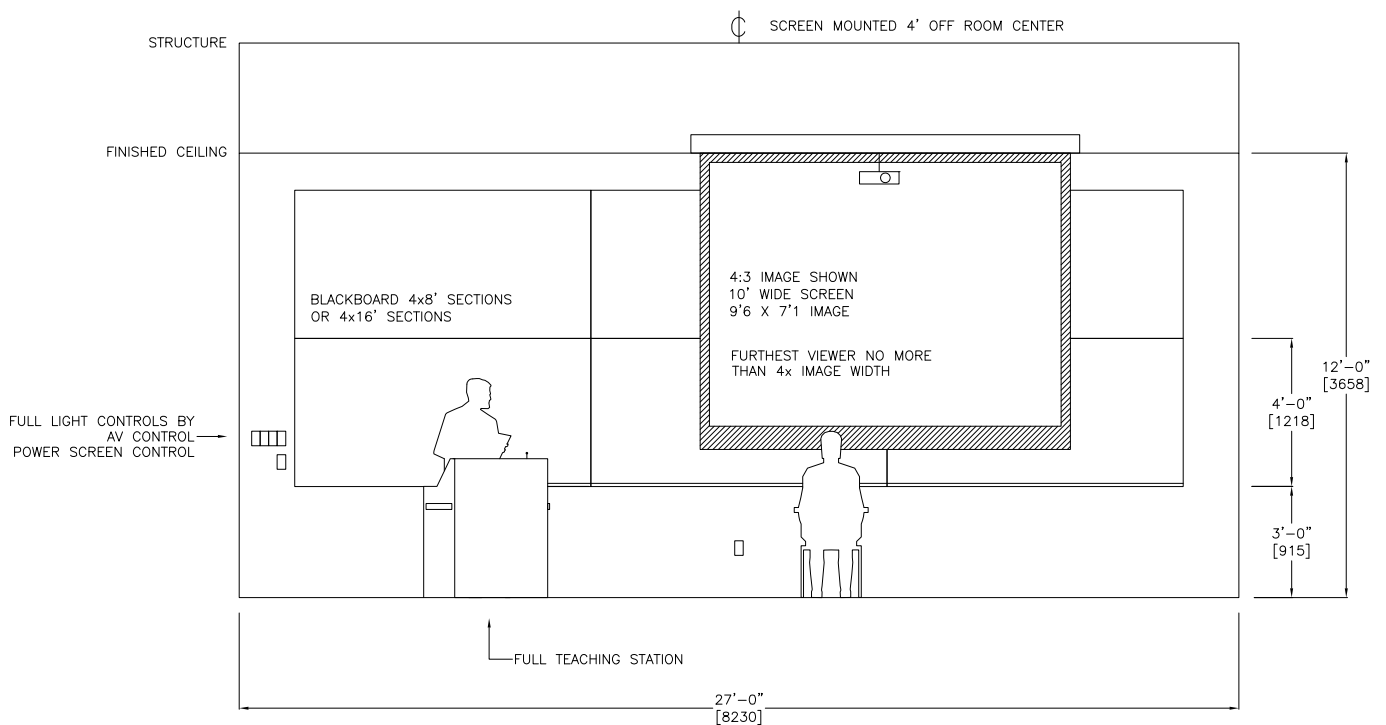

**SMALL / MED CLASSROOM**  
**8' SCREEN / MAX 32' DEEP**  
**WIDER ROOM FRONT**

**MEDIUM CLASSROOM**  
**DUAL 8' SCREEN / MAX 32' DEEP**  
**TRIPLE HUNG BOARDS - ONE FIXED AT BASE, TWO UP-DOWN**

**MEDIUM CLASSROOM**  
10' SCREEN / MAX 40' DEEP  
TRIPLE HUNG BOARDS - ONE FIXED AT BASE, TWO UP-DOWN

**LECTURE HALL**  
14' SCREEN / MAX DEPTH 56'  
TRIPLE HUNG BOARDS - ONE FIXED AT BASE, TWO UP-DOWN

**LECTURE HALL**  
14' DUAL SCREEN / MAX DEPTH 56'  
TRIPLE HUNG BOARDS - ONE FIXED AT BASE, TWO UP-DOWN