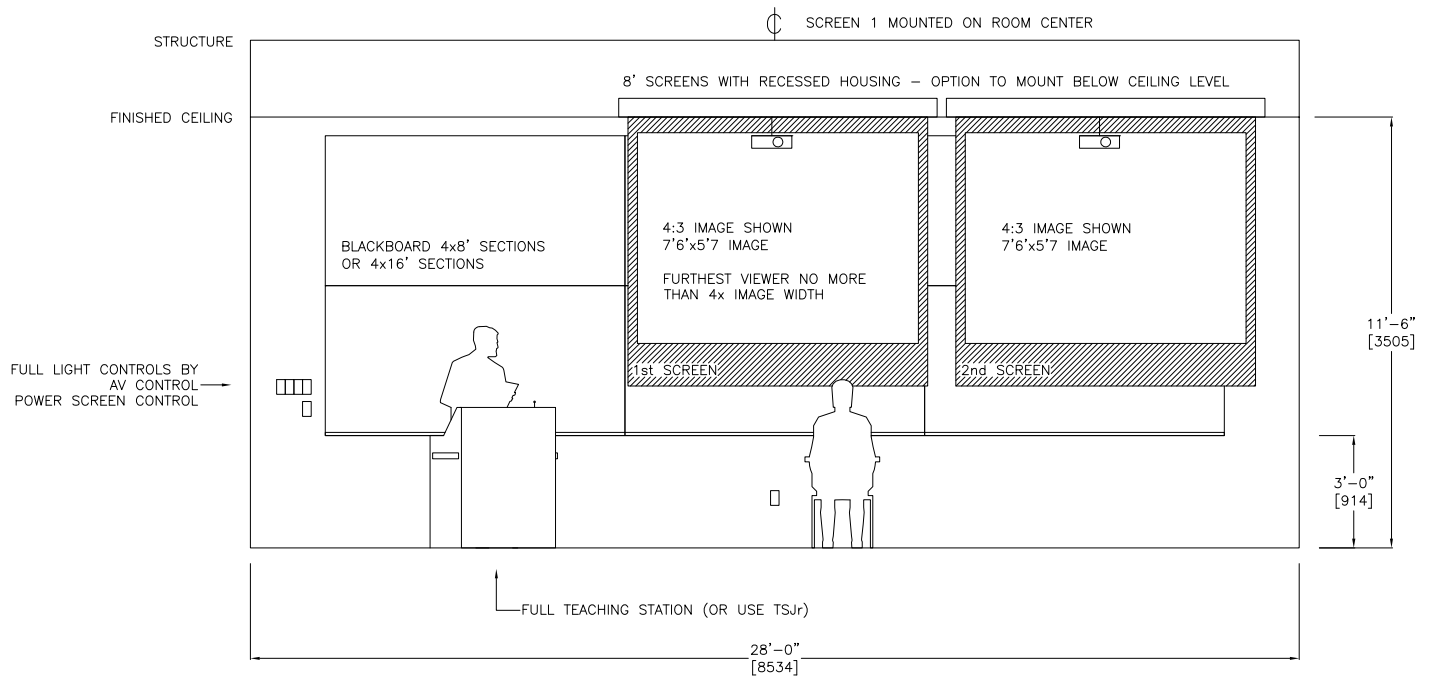

**SMALL CLASSROOM  
8' SCREEN / MAX 24' DEEP  
INSUFFICIENT CEILING HEIGHT FOR FULL WIDTH IMAGE  
NARROW ROOM FRONT**

**SMALL CLASSROOM**  
**8' SCREEN / MAX 24' DEEP**  
**INSUFFICIENT CEILING HEIGHT FOR FULL WIDTH IMAGE**  
**PRESENTATION AREA INCLUDES ENTRANCE**

**SMALL / MED CLASSROOM**  
**8' SCREEN / MAX 32' DEEP**  
**WIDER ROOM FRONT**

**MEDIUM CLASSROOM**  
**DUAL 8' SCREEN / MAX 32' DEEP**  
**TRIPLE HUNG BOARDS - ONE FIXED AT BASE, TWO UP-DOWN**

**MEDIUM CLASSROOM**  
10' SCREEN / MAX 40' DEEP  
TRIPLE HUNG BOARDS - ONE FIXED AT BASE, TWO UP-DOWN

**LECTURE HALL**  
14' SCREEN / MAX DEPTH 56'  
TRIPLE HUNG BOARDS - ONE FIXED AT BASE, TWO UP-DOWN

**LECTURE HALL**  
14' DUAL SCREEN / MAX DEPTH 56'  
TRIPLE HUNG BOARDS - ONE FIXED AT BASE, TWO UP-DOWN