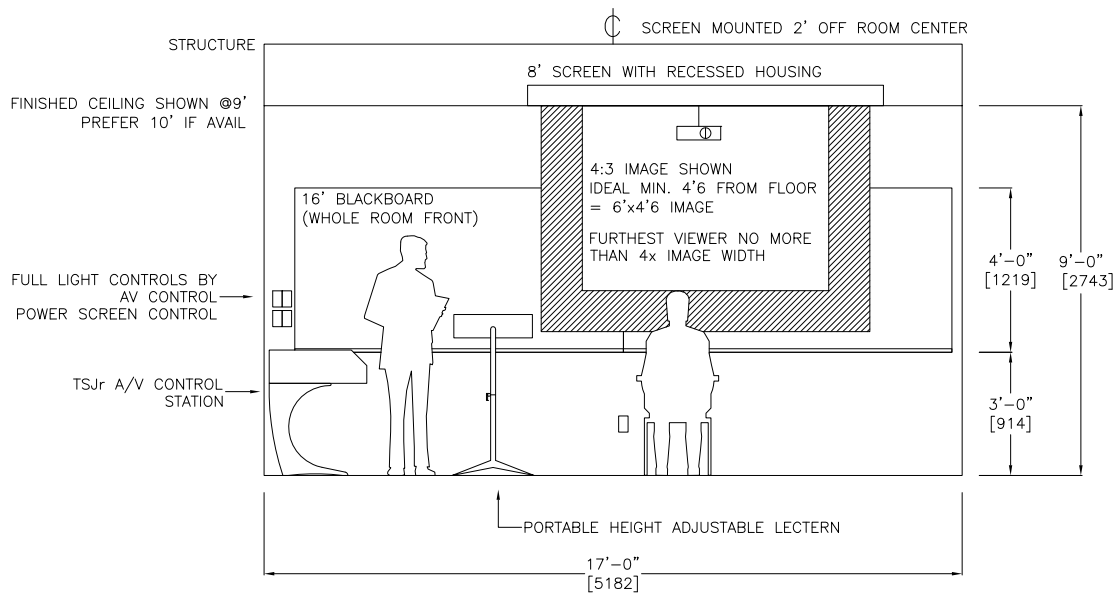

**SMALL CLASSROOM  
8' SCREEN / MAX 24' DEEP  
INSUFFICIENT CEILING HEIGHT FOR FULL WIDTH IMAGE  
NARROW ROOM FRONT**

**SMALL CLASSROOM**  
**8' SCREEN / MAX 24' DEEP**  
**INSUFFICIENT CEILING HEIGHT FOR FULL WIDTH IMAGE**  
**PRESENTATION AREA INCLUDES ENTRANCE**

**SMALL / MED CLASSROOM**  
**8' SCREEN / MAX 32' DEEP**  
**WIDER ROOM FRONT**

**MEDIUM CLASSROOM**  
**DUAL 8' SCREEN / MAX 32' DEEP**  
**TRIPLE HUNG BOARDS - ONE FIXED AT BASE, TWO UP-DOWN**

**MEDIUM CLASSROOM**  
10' SCREEN / MAX 40' DEEP  
TRIPLE HUNG BOARDS - ONE FIXED AT BASE, TWO UP-DOWN

**LECTURE HALL**  
14' SCREEN / MAX DEPTH 56'  
TRIPLE HUNG BOARDS - ONE FIXED AT BASE, TWO UP-DOWN

**LECTURE HALL**  
14' DUAL SCREEN / MAX DEPTH 56'  
TRIPLE HUNG BOARDS - ONE FIXED AT BASE, TWO UP-DOWN