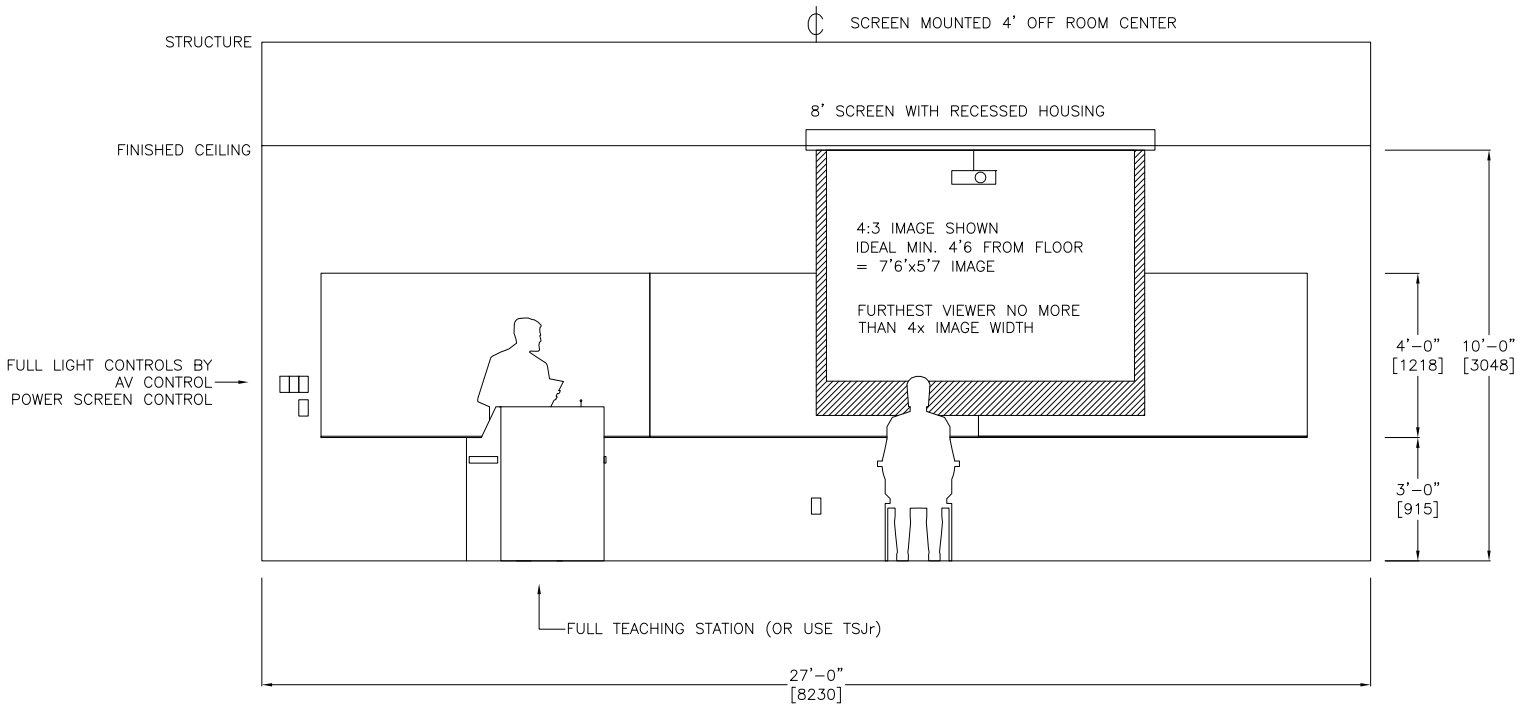

**SMALL CLASSROOM  
8' SCREEN / MAX 24' DEEP  
INSUFFICIENT CEILING HEIGHT FOR FULL WIDTH IMAGE  
NARROW ROOM FRONT**

**SMALL CLASSROOM**  
**8' SCREEN / MAX 24' DEEP**  
**INSUFFICIENT CEILING HEIGHT FOR FULL WIDTH IMAGE**  
**PRESENTATION AREA INCLUDES ENTRANCE**

**SMALL / MED CLASSROOM**  
**8' SCREEN / MAX 32' DEEP**  
**WIDER ROOM FRONT**

**MEDIUM CLASSROOM**  
**DUAL 8' SCREEN / MAX 32' DEEP**  
**TRIPLE HUNG BOARDS - ONE FIXED AT BASE, TWO UP-DOWN**

**MEDIUM CLASSROOM**  
10' SCREEN / MAX 40' DEEP  
TRIPLE HUNG BOARDS - ONE FIXED AT BASE, TWO UP-DOWN

**LECTURE HALL**  
14' SCREEN / MAX DEPTH 56'  
TRIPLE HUNG BOARDS - ONE FIXED AT BASE, TWO UP-DOWN

**LECTURE HALL**  
14' DUAL SCREEN / MAX DEPTH 56'  
TRIPLE HUNG BOARDS - ONE FIXED AT BASE, TWO UP-DOWN