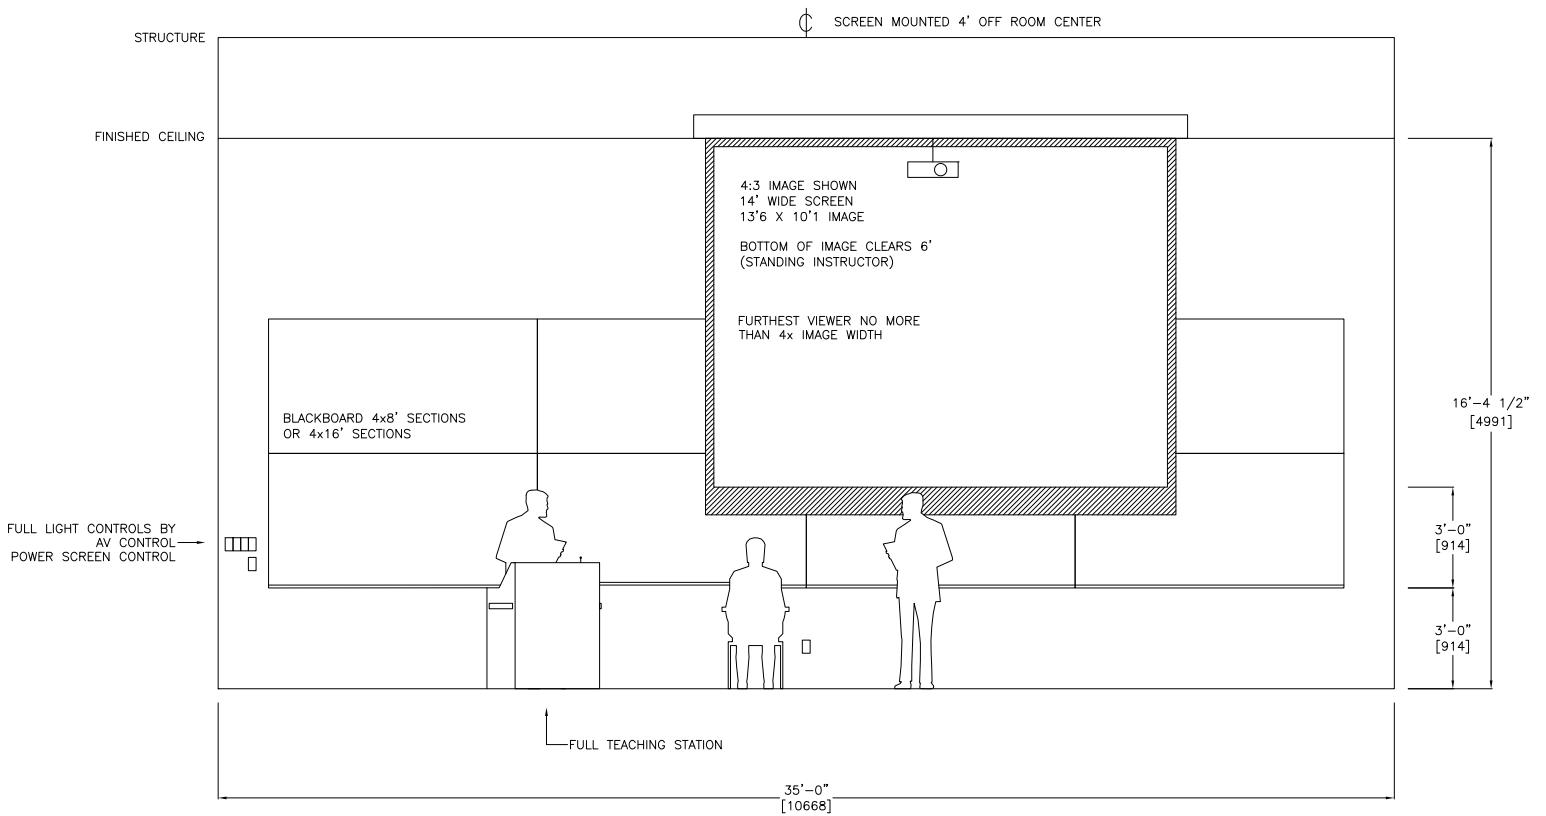

**SMALL / MED CLASSROOM**  
**8' SCREEN / MAX 32' DEEP**  
**WIDER ROOM FRONT**

**MEDIUM CLASSROOM**  
**DUAL 8' SCREEN / MAX 32' DEEP**  
**TRIPLE HUNG BOARDS - ONE FIXED AT BASE, TWO UP-DOWN**

**MEDIUM CLASSROOM**  
10' SCREEN / MAX 40' DEEP  
TRIPLE HUNG BOARDS - ONE FIXED AT BASE, TWO UP-DOWN

**LECTURE HALL**  
14' SCREEN / MAX DEPTH 56'  
TRIPLE HUNG BOARDS - ONE FIXED AT BASE, TWO UP-DOWN

**LECTURE HALL**  
14' DUAL SCREEN / MAX DEPTH 56'  
TRIPLE HUNG BOARDS - ONE FIXED AT BASE, TWO UP-DOWN